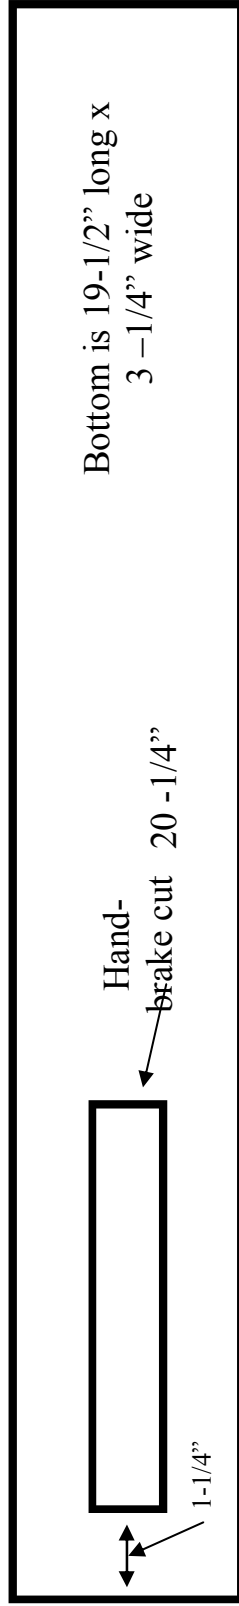

Back is
 3 - 1/4" W X
 3 - 3/4" H

Shelf
 Support
 3-1/4" W x
 3-3/8" H

Inside Shelf is 3-1/4" W x
 6-3/4" long