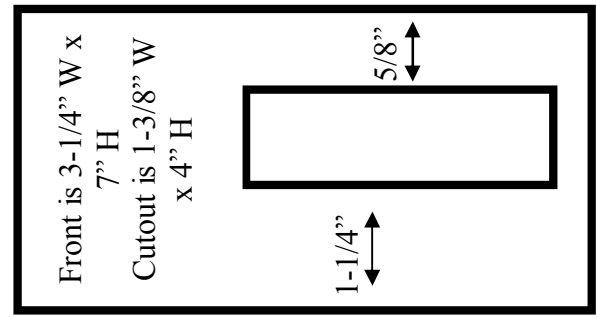

Back is
 3 - 1/4" W X
 3 - 3/4" H

Shelf
 Support
 3-1/4" W x
 3-3/8" H

Inside Shelf is 3-1/4" W x
 6-3/4" long